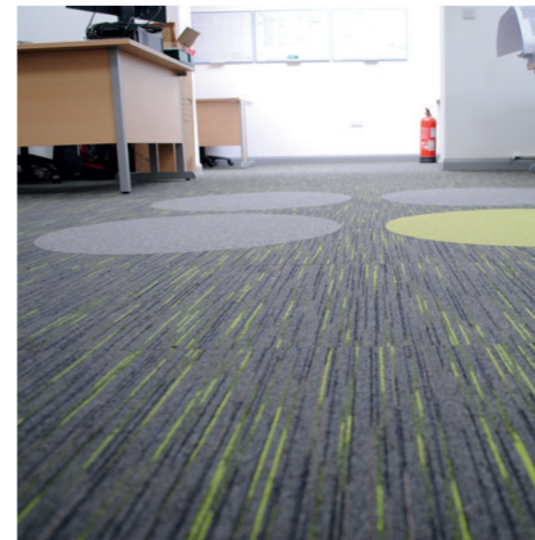

Project - Kingsley Roofing
Headquarters Main Office

Product used - Product used is strobe flex and workspace loop apple

Installed - Prem Floor UK Ltd

KINGSLEY ROOFING

Kingsley Roofing cut into the floor design to mirror their corporate logo.