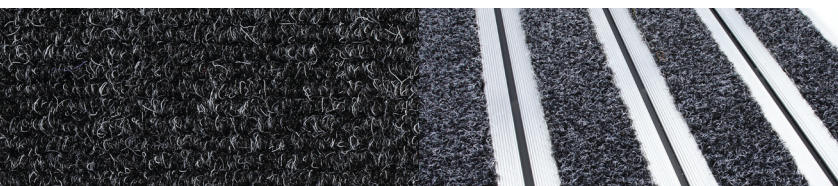

Frameworks 12 with MW Rib Anthracite inserts

EXCLUSIVE TO PARAGON AND MATWORKS

For more information regarding this high performing and reliable, stylish and versatile product why not give us a call to discuss how we can help you bring your areas to life.