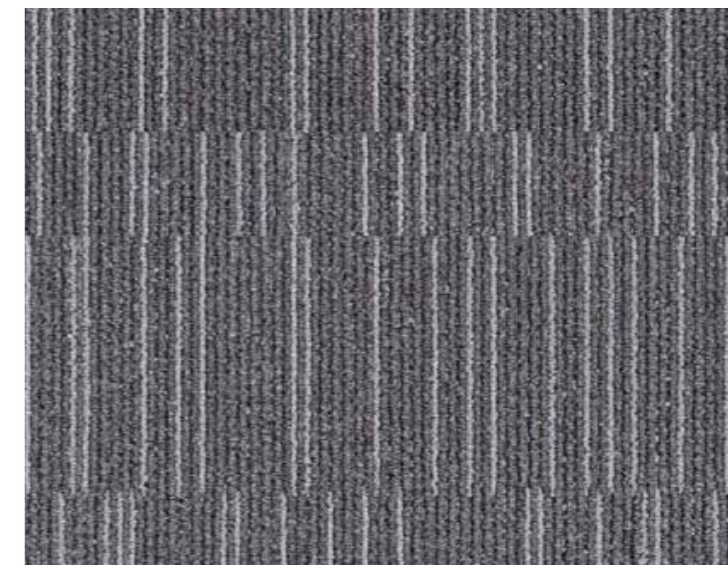

Download the Free Paragon Carpets app
from iTunes. Search Paragon Carpets

Cetus

Stoke On Trent

THE UK LEADING CARPET TILE COMPANY

paragon | **mat.works**
CARPET TILES | Entrance Solutions

Cetus

Project - Corporate Head Office
Product used - Cetus
Quantity - 11,000m2
Interior Designer - Debbie Crosby